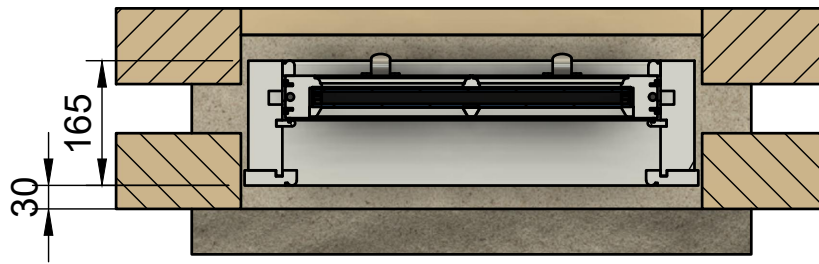

# Spiral Balance Measuring guide

Drawn By:  
Connor Gelder

Approved By:  
John Atkinson

Drawing Title:  
DUS2400-M

Drawing not to scale

Product Range:  
Ultimate Sliding Sash

This drawing and specification are the property of Timber Sash Co Ltd, they are issued in strict confidence and shall not be reproduced, copied or used without written permission.